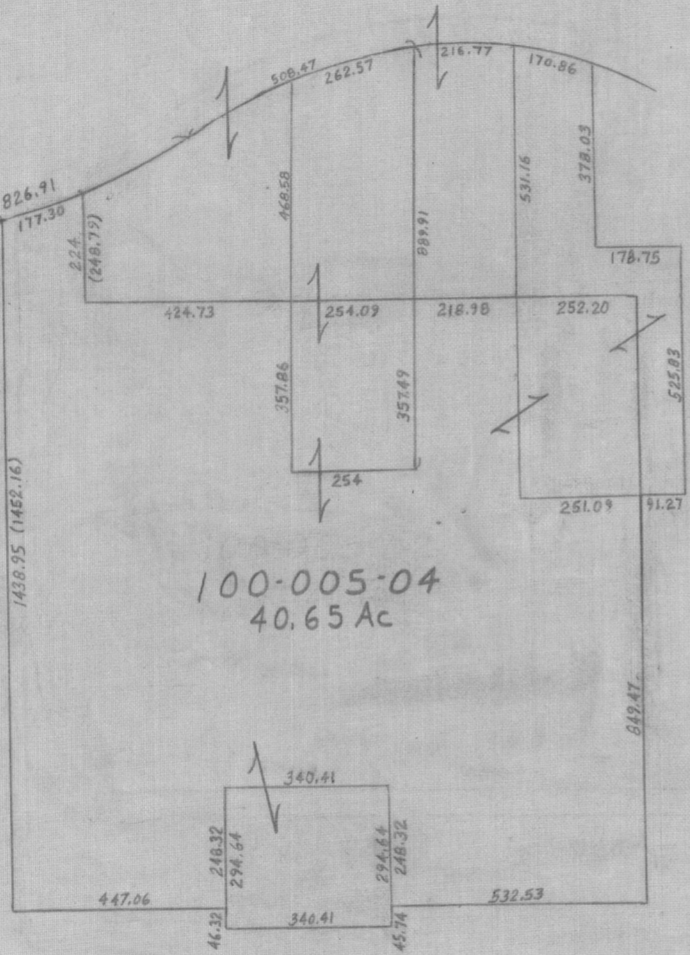

HOTCHKISS

ROAD

DELTA COLLEGE

100-005-01
609.12 Ac +/-

ROAD

ROAD

464.74 (161.89)

924.32
960.51

411.29
372.88

826.91
177.30

1468.95 (11482.16)

100-005-04
40.65 Ac

MACKINAW

FOUR MILE ROAD

DELTA

ROAD

Scale 1" = 400'

SECTION 3
T. 13 N., R. 4 E.

09-030-003-